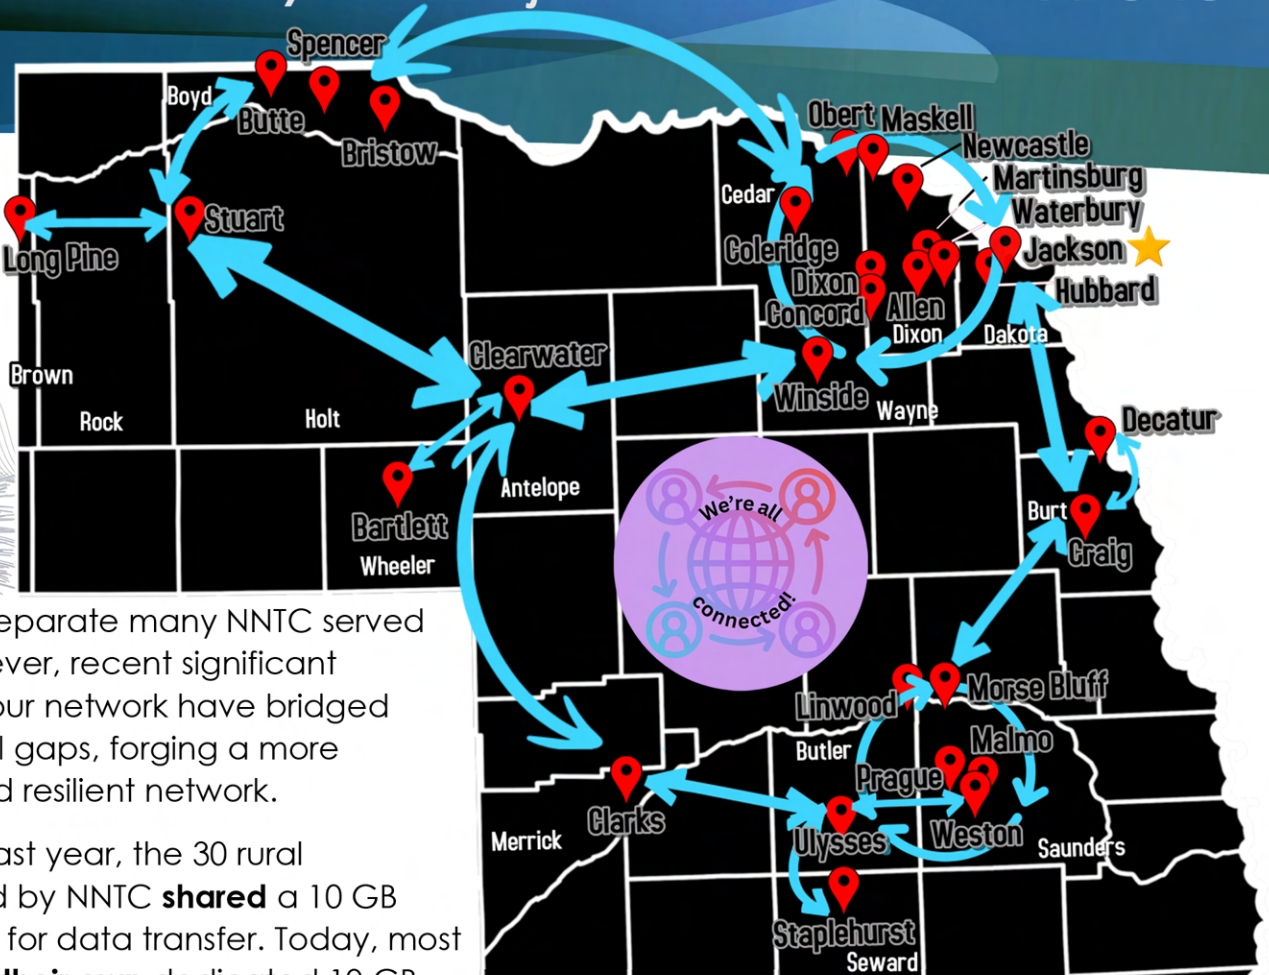

# NNTC Invests - Multiyear Project Reaches Milestone

**304 MILES OF NEW FIBER!**  
**3,436 TOTAL FIBER MILES!**

Hundreds of miles separate many NNTC served communities. However, recent significant enhancements to our network have bridged these geographical gaps, forging a more interconnected and resilient network.

Prior to the end of last year, the 30 rural communities served by NNTC **shared** a 10 GB network fiber "ring" for data transfer. Today, most communities boast **their own** dedicated 10 GB fiber network path. This upgrade means a more dependable high-speed backbone, enabling increased data capacity, alleviating traffic congestion, and easing strain on NNTC's network.

The interconnection of all NNTC communities has increased network redundancy. This establishes multiple pathways for data traffic, ensuring that if one route encounters a disruption, alternative paths seamlessly pick up the slack.

This network paves the way for enhanced data transfer capabilities. As internet traffic increases, this network will seamlessly expand with efficient data transfer. It's like if another lane suddenly appeared on a backed up highway.